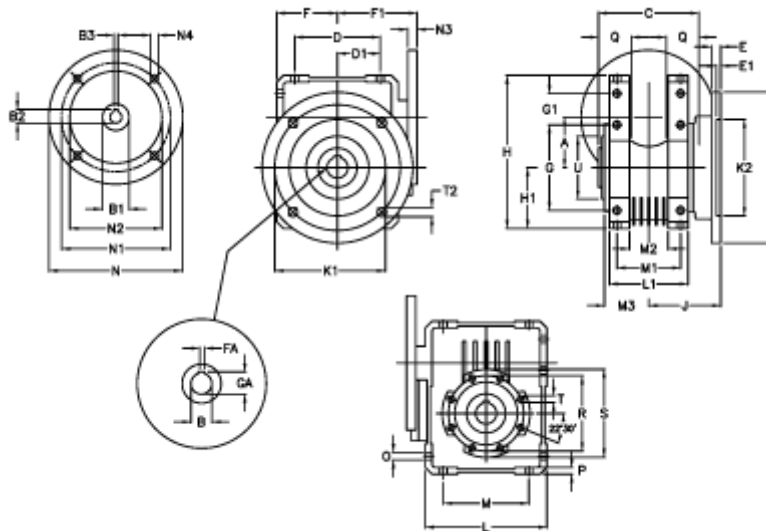

Article number: 392211005653516

Description: Worm Gear with Torque Limiter  
W110 L1-UFC-56-P90 B5

## Measures

A = 110.10	E = 20	H = 308.0	M = 184	N4 = M10x12	U = 130
B = 42	E1 = 12	H1 = 125.0	M1 = 115	O = 14.0	
B1 E7 = 24	F = 125	J = 131.5	M2 = 69	P = 14	
B2 = 27.3	F1 = 143	K = 280	M3 = 73.0	Q = 45	
B3 H9 = 8	FA = 12	K1 = 230	N = 200	R = 165	
C = 155	G = 184	K2 = 170	N1 = 165	S = 200	
D = 174.0	G1 = 58.0	L = 250	N2 = 130	T = M12x19	
D1 = 82.0	GA = 45.3	L1 = 143	N3 = 0.0	T2 = 13.0	